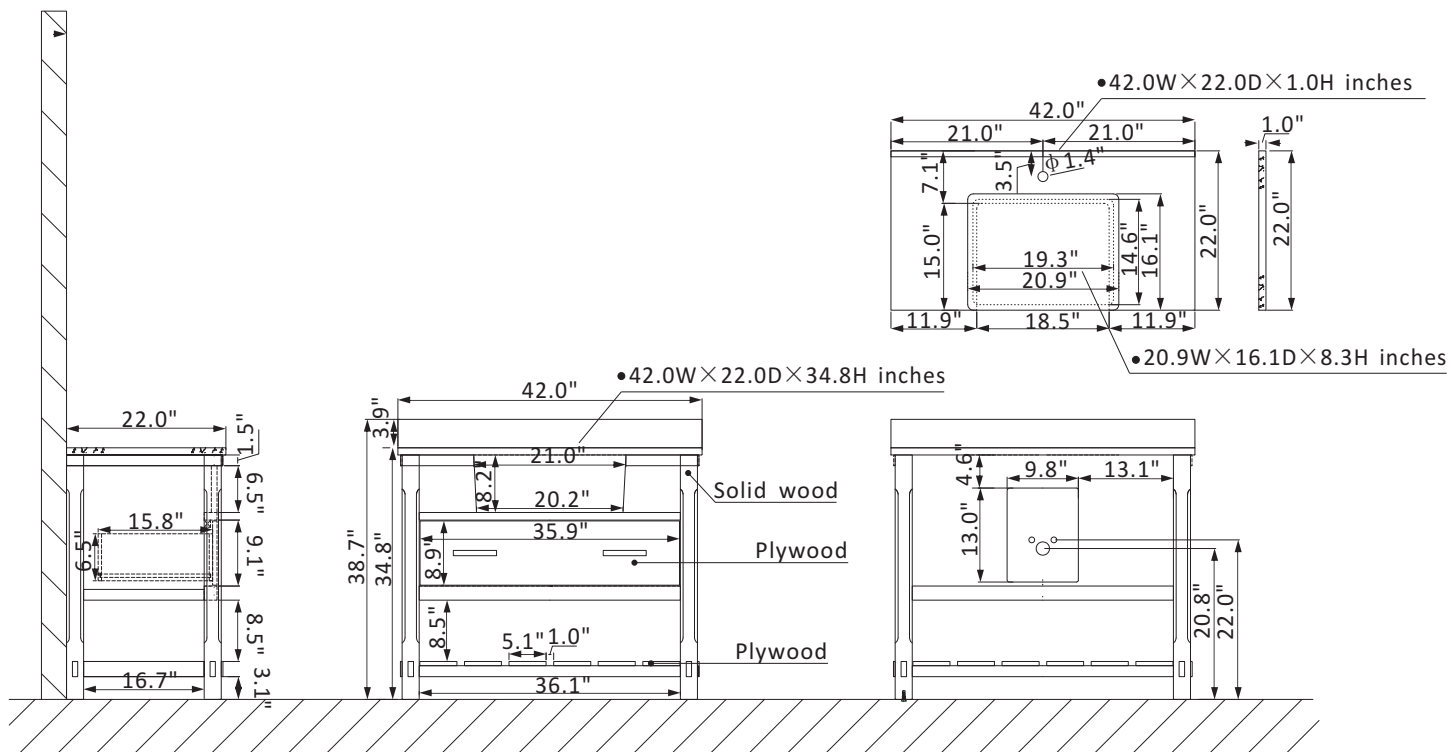

Altair Georgia Vanity Collection 537042-JB-AW-NM

Features

Construction: Solid wood / plywood

Finish: Jewelry Blue Finish

Countertop: Artificial Carrara White Stone Countertop with backsplash

Sink: Rectangular, Farmhouse Basin without overflow

Faucet: Vanity top with pre-drilled single faucet hole

Door/Drawer: 1 soft-closing drawer with open shelf

Shelf : Bottom shelf storage for towels

Hardware: Brushed copper finish hardware

Installation: Easy plumbing and faucet installation*